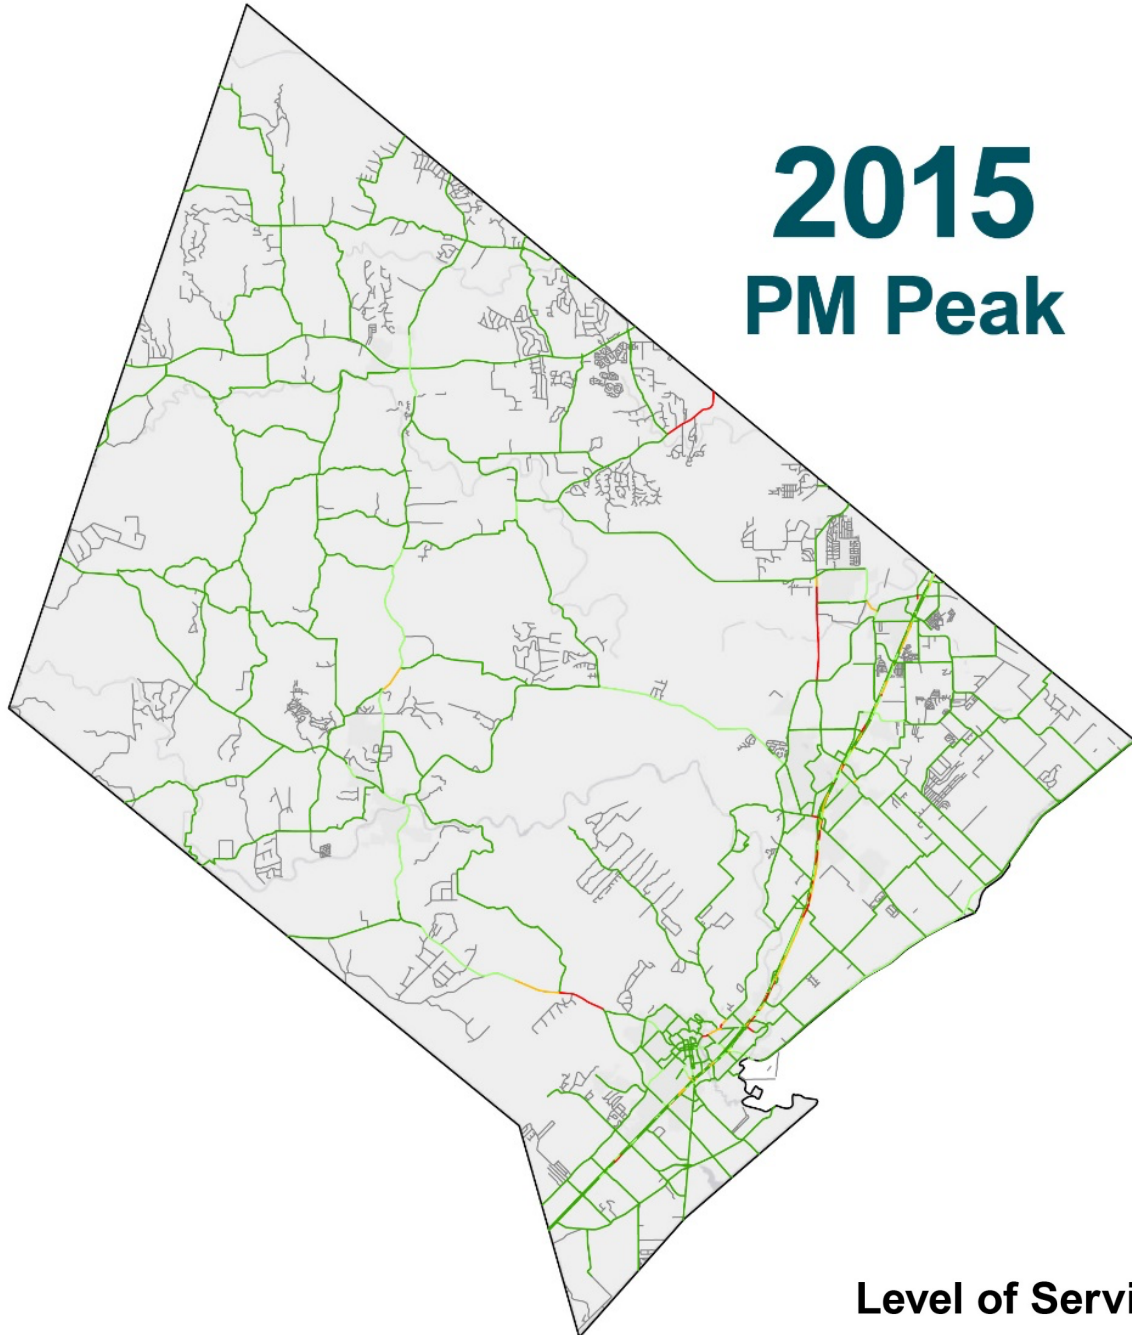

HAYS COUNTY TRAFFIC

2015 PM Peak

Level of Service

(Source: CAMPO 2045 RTP Model)

- A-B
- C
- D-E
- F

HAYS COUNTY TRAFFIC

2025 PM Peak

Level of Service

(Source: CAMPO 2045 RTP Model)

- A-B
- C
- D-E
- F

HAYS COUNTY TRAFFIC

2045 PM Peak

Level of Service

(Source: CAMPO 2045 RTP Model)

- A-B
- C
- D-E
- F