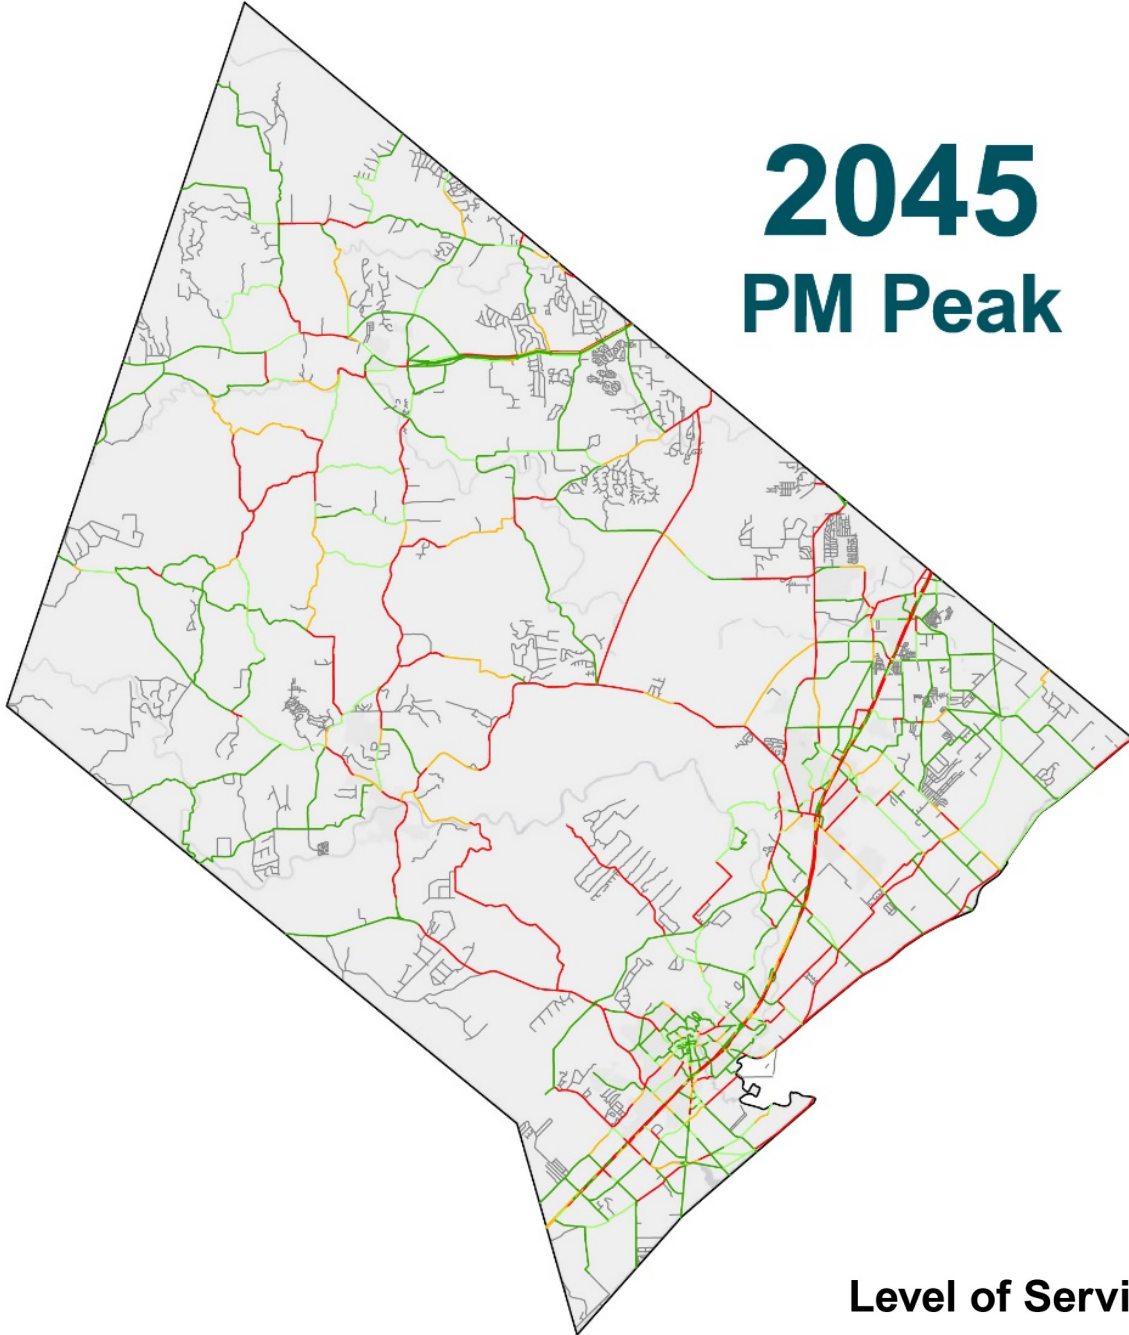

HAYS COUNTY TRAFFIC

2015 PM Peak

Level of Service

(Source: CAMPO 2045 RTP Model)

- A-B
- C
- D-E
- F

HAYS COUNTY TRAFFIC

2025 PM Peak

Level of Service

(Source: CAMPO 2045 RTP Model)

- A-B
- C
- D-E
- F

HAYS COUNTY TRAFFIC

2045 PM Peak

Level of Service

(Source: CAMPO 2045 RTP Model)

- A-B
- C
- D-E
- F