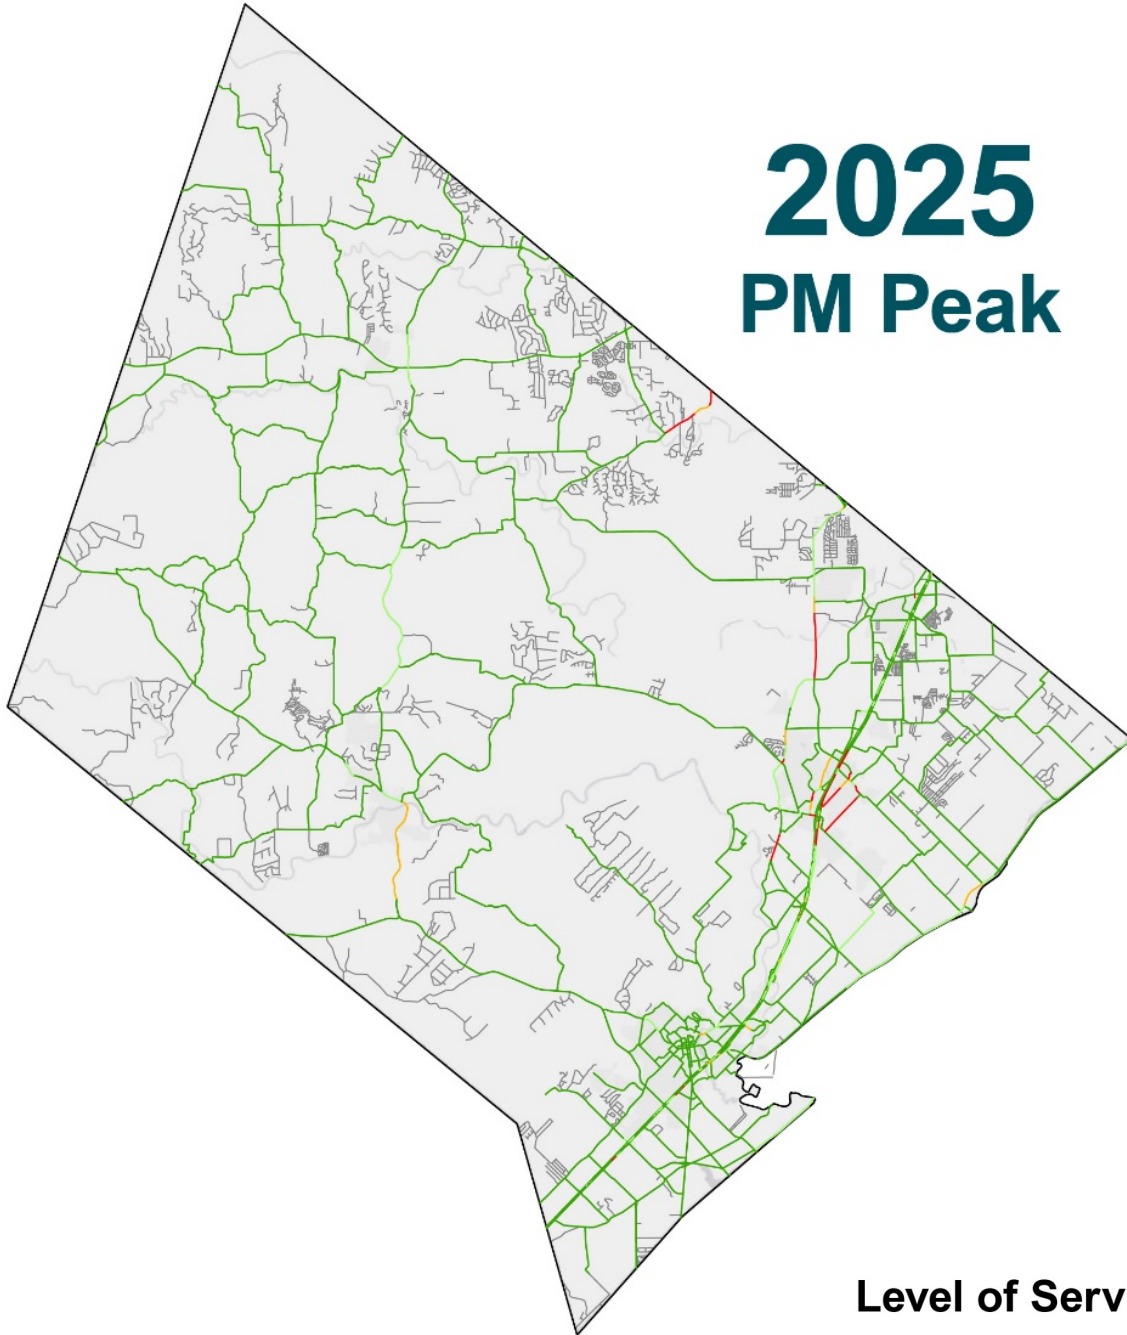

HAYS COUNTY TRAFFIC

2015 PM Peak

Level of Service

(Source: CAMPO 2045 RTP Model)

- A-B
- C
- D-E
- F

HAYS COUNTY TRAFFIC

2025 PM Peak

Level of Service

(Source: CAMPO 2045 RTP Model)

- A-B
- C
- D-E
- F

HAYS COUNTY TRAFFIC

2045 PM Peak

Level of Service

(Source: CAMPO 2045 RTP Model)

- A-B
- C
- D-E
- F